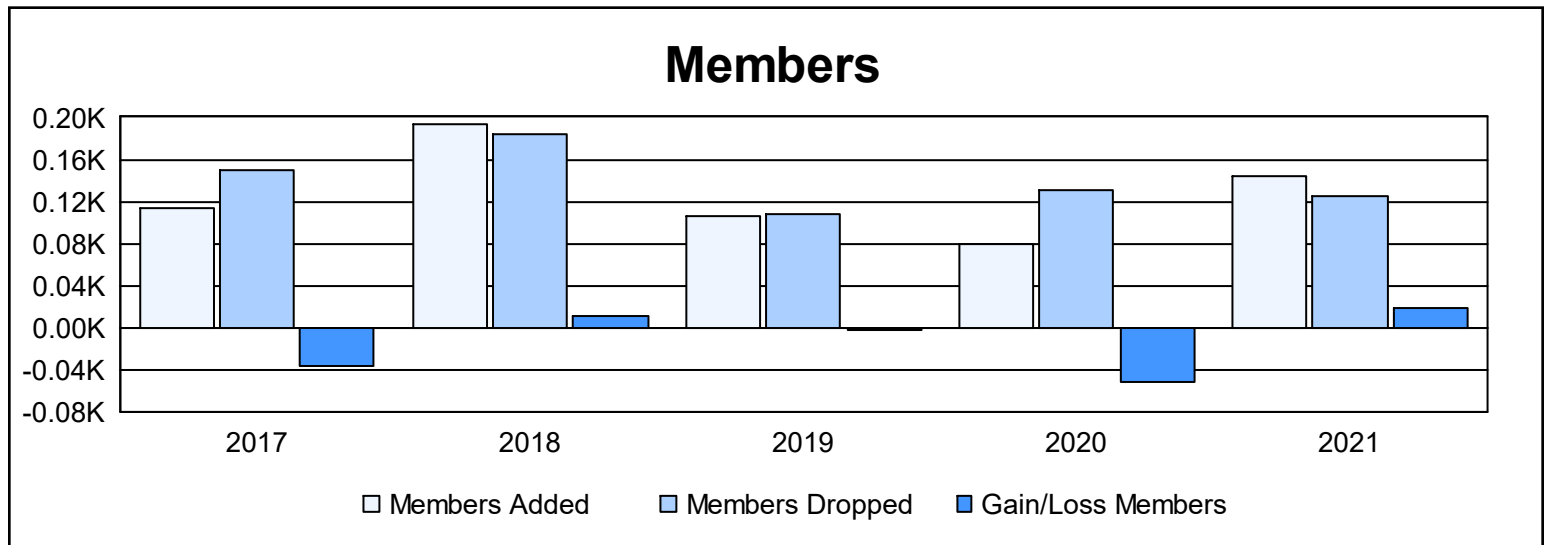

Year	New Clubs	Dropped Clubs	Gain/ Loss Clubs	New Members	Charter Members	Reinstate Members	Transfer Members	Total Member Added	Total Members Dropped	Gain/ Loss Members
2016-2017	1	2	-1	72	20	6	15	113	150	-37
2017-2018	1	0	1	144	34	8	7	193	183	10
2018-2019	0	0	0	99	0	3	3	105	107	-2
2019-2020	1	1	0	44	26	2	8	80	131	-51
2020-2021	1	0	1	116	21	5	2	144	125	19
<b>Average</b>	<b>1</b>	<b>1</b>	<b>0</b>	<b>95</b>	<b>20</b>	<b>5</b>	<b>7</b>	<b>127</b>	<b>139</b>	<b>-12</b>

### Membership Composition June 2021 Cumulative