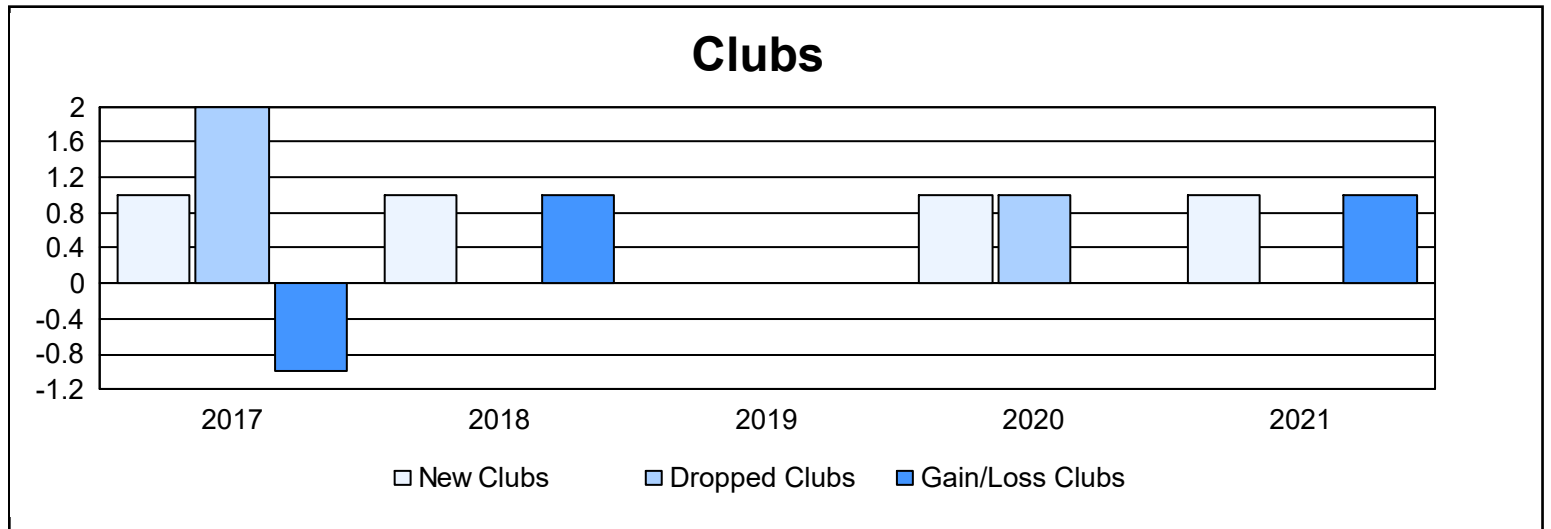

Year	New Clubs	Dropped Clubs	Gain/ Loss Clubs	New Members	Charter Members	Reinstate Members	Transfer Members	Total Member Added	Total Members Dropped	Gain/ Loss Members
2016-2017	1	2	-1	72	20	6	15	113	150	-37
2017-2018	1	0	1	144	34	8	7	193	183	10
2018-2019	0	0	0	99	0	3	3	105	107	-2
2019-2020	1	1	0	44	26	2	8	80	131	-51
2020-2021	1	0	1	116	21	5	2	144	125	19
<b>Average</b>	<b>1</b>	<b>1</b>	<b>0</b>	<b>95</b>	<b>20</b>	<b>5</b>	<b>7</b>	<b>127</b>	<b>139</b>	<b>-12</b>

### Membership Composition June 2021 Cumulative