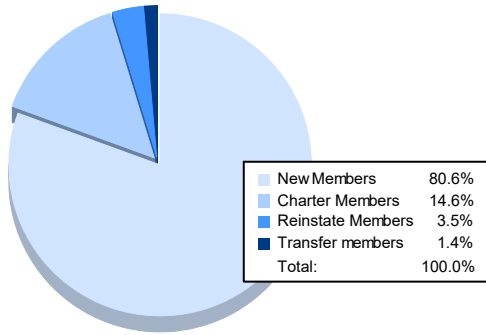

Year	New Clubs	Dropped Clubs	Gain/ Loss Clubs	New Members	Charter Members	Reinstate Members	Transfer Members	Total Member Added	Total Members Dropped	Gain/ Loss Members
2016-2017	1	2	-1	72	20	6	15	113	150	-37
2017-2018	1	0	1	144	34	8	7	193	183	10
2018-2019	0	0	0	99	0	3	3	105	107	-2
2019-2020	1	1	0	44	26	2	8	80	131	-51
2020-2021	1	0	1	116	21	5	2	144	125	19
<b>Average</b>	<b>1</b>	<b>1</b>	<b>0</b>	<b>95</b>	<b>20</b>	<b>5</b>	<b>7</b>	<b>127</b>	<b>139</b>	<b>-12</b>

### Membership Composition June 2021 Cumulative